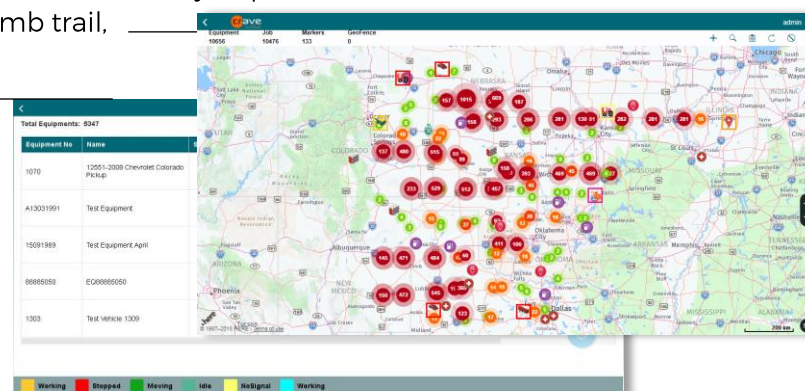

- SAP Cloud Platform integration
- Track and monitor deliveries from end-to-end via mobile
- Novel features such as remote monitoring of asset health parameters with advanced analytics
- Uses machine learning and GPS technology features such as bread crumb trail, vehicle immobilization, geo fencing, speeding, route deviations, etc.

Users

- Service technicians
- Field Workforce
- Managers

Value Drivers

- A disruptive app, pre-packaged to expedite the implementation time, ROI realization, and reduction in TCO up to 80%.
- Completely scalable technology that grows with the business.
- An app built with your business's specific needs and goals in mind. Improve operational efficiency through better asset management and real-time tracking
- Reduce overhead
- Track vehicle maintenance and asset health
- Hold employees accountable through trip reports and drive scorecards, reducing lost inventory and wasted hours
- Improve customer service
- In app barcode scanner and signature capture capabilities
- Fully configurable UI from the back-end
- Multi-lingual capabilities
- Fully responsive with iOS, Android, Tablet, etc. out of the box

Industry

- Utilities
- Public Sector
- Oil and Gas

LoB

- General

GTM Focus

- Americas
- EMEA
- APJ and GC
- MEE

Solution Environment

- SAP Cloud Platform (SAP CP)
- NetWeaver Gateway
- SAP Business One 9.1 and above or SAP ECC 6.0 and Above

References

- Success Story
- App Walkthrough Video
- Brochure

Check local availability and get app via SAP App Center